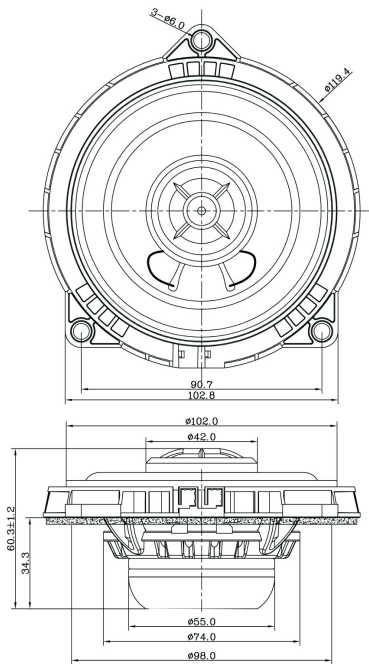

### BM4 technical parameters

Model	BM4
Impedance ( $\Omega$ )	4 $\Omega$
Frequency Response ( Hz )	90-20KHz
Rated power ( W )	30W
Maximum power ( W )	60W
Sensitivity ( dB 1W/1M )	88dB
Qms	2.34
Qes	0.30
Qts	0.26
Mms	6.95G
Vas	4.97L
Weight	0.372KG
Mounting Depth	36.0MM
Mounting Diameter	98.0MM