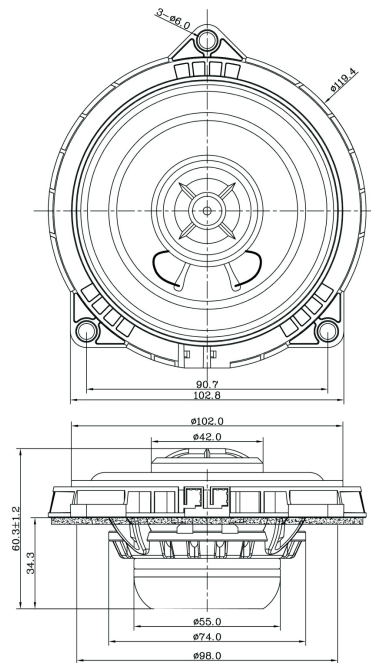

ユーザーマニュアル：

特別に設計され、あなたのために開発されたBMWのための特別な同軸シリーズスピーカーであるSTEGブランドのスピーカーをお買い上げいただきありがとうございます。彼女は心からそれを作り、あなたの魂が住んでいる温かい港に忠実です！この製品は、一貫した性能と信頼性を保証するために徹底的にテストされています。

安全に関する指示：

- この製品をインストールする前に、設置スペースが適切であることを確認し、すべての指示を読んで理解してください。指示に従わないと、保証を楽しむことができません。
- 付属の取り付け用アクセサリを使用して、安全で確実な取り付けを確保してください。
- ラウドスピーカーを最大出力を超えて使用しないでください。
- ノイズの混入を防ぐため、配線がエンジン、高圧電線などの騒音源から離れていることを確認してください。
- 短絡を防止するために、配線により部品や鋭いエッジが動かないようにしてください。
- スピーカーを柔らかい布で拭いてください。アルコールや化学薬品、家庭用洗剤を使用しないでください。

保証条件：

- すべてのSTEGスピーカーは、お住まいの国の正規のSTEG販売店でカバーされています。
- 販売店は、保証に関するすべての詳細を提供することができます。保証の範囲は、元の購入請求書が所在する国の法的保証によって認められている範囲にまで及ぶ。

BM4技術的なパラメータ：

モデル	BM4
インピーダンス (Ω)	4Ω
周波数応答 (Hz)	90-20KHz
定格電力 (W)	30W
最大パワー (W)	60W
感度 (dB 1W/1M)	88dB
Qms	2.34
Qes	0.30
Qts	0.26
Mms	6.95G
Vas	4.97L
Weight	0.372KG
Mounting Depth	36.0MM
Mounting Diameter	98.0MM